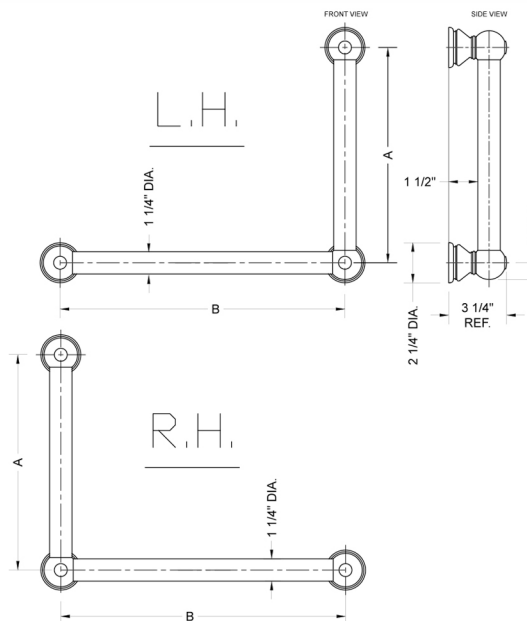

G30 32H x 16W 90° Left Hand Grab Bar

Model #: **G30-32H-16W-LH-**

FEATURES:

- ADA compliant when properly installed
- All brass construction, fully polished & plated
- All grab bars can be custom sized. Contact JACLO for pricing & availability
- Optional handshower sliders and toilet paper/wash cloth holders can be added only upon initial order
- Grab bars over 32" REQUIRE a middle post

SPECIFICATION DRAWING:

BRASS LUXURY GRAB BAR			
PART. #	DESCRIPTION	A H	B W
G30-12H-12W	CENTER TO CENTER	12"	12"
G30-12H-16W	CENTER TO CENTER	12"	16"
G30-12H-24W	CENTER TO CENTER	12"	24"
G30-12H-32W	CENTER TO CENTER	12"	32"
G30-16H-12W	CENTER TO CENTER	16"	12"
G30-16H-16W	CENTER TO CENTER	16"	16"
G30-16H-24W	CENTER TO CENTER	16"	24"
G30-16H-32W	CENTER TO CENTER	16"	32"
G30-24H-12W	CENTER TO CENTER	24"	12"
G30-24H-16W	CENTER TO CENTER	24"	16"
G30-24H-24W	CENTER TO CENTER	24"	24"
G30-24H-32W	CENTER TO CENTER	24"	32"
G30-32H-12W	CENTER TO CENTER	32"	12"
G30-32H-16W	CENTER TO CENTER	32"	16"
G30-32H-24W	CENTER TO CENTER	32"	24"
G30-32H-32W	CENTER TO CENTER	32"	32"