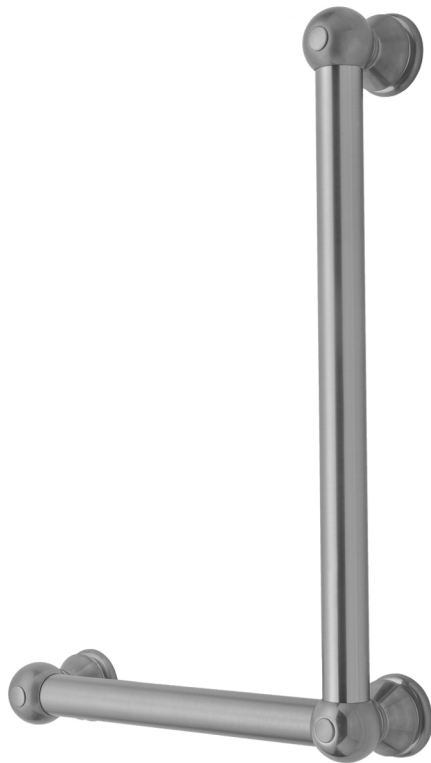

G30 32H x 16W 90° Left Hand Grab Bar

Model #: **G30-32H-16W-LH-**

FEATURES:

- ADA compliant when properly installed
- All brass construction, fully polished & plated
- All grab bars can be custom sized. Contact JACLO for pricing & availability
- Optional handshower sliders and toilet paper/wash cloth holders can be added only upon initial order
- Grab bars over 32" REQUIRE a middle post

AVAILABLE FINISHES:

Polished Chrome (PCH)	Satin Chrome (SC)	Bronze Umber (BU)
Satin Nickel (SN)	Pewter (PEW)	Caramel Bronze (CB)
Polished Nickel (PN)	Antique Brass (AB)	Antique Copper (ACU)
Oil-Rubbed Bronze (ORB)	Polished Brass (PB)	Polished Copper (PCU)
Vintage Bronze (VB)	Satin Brass (SB)	Rose Gold (RG)
Matte Black (MBK)	Satin Gold (SG)	Polished Gold (PG)
Black Nickel (BKN)	Bombay Gold (BG)	Jewelers Gold (JG)
Europa Bronze (EB)	White (WH)	Sedona Beige (SDB)
Tristan Brass (TB)	Unlacquered Brass (ULB)	Satin Cooper (SCU)

SPECIFICATION DRAWING:

BRASS LUXURY GRAB BAR			
PART. #	DESCRIPTION	A H	B W
G30-12H-12W	CENTER TO CENTER	12"	12"
G30-12H-16W	CENTER TO CENTER	12"	16"
G30-12H-24W	CENTER TO CENTER	12"	24"
G30-12H-32W	CENTER TO CENTER	12"	32"
G30-16H-12W	CENTER TO CENTER	16"	12"
G30-16H-16W	CENTER TO CENTER	16"	16"
G30-16H-24W	CENTER TO CENTER	16"	24"
G30-16H-32W	CENTER TO CENTER	16"	32"
G30-24H-12W	CENTER TO CENTER	24"	12"
G30-24H-16W	CENTER TO CENTER	24"	16"
G30-24H-24W	CENTER TO CENTER	24"	24"
G30-24H-32W	CENTER TO CENTER	24"	32"
G30-32H-12W	CENTER TO CENTER	32"	12"
G30-32H-16W	CENTER TO CENTER	32"	16"
G30-32H-24W	CENTER TO CENTER	32"	24"
G30-32H-32W	CENTER TO CENTER	32"	32"