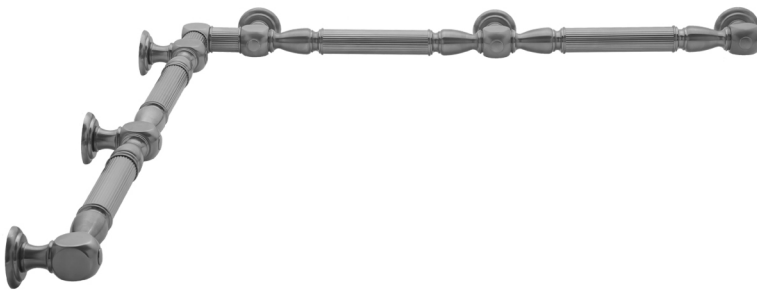

G21 36" x 60" Inside Corner Grab Bar

Model #: G21-36-60-IC-

FEATURES:

- ADA compliant when properly installed
- All brass construction, fully polished & plated
- All grab bars can be custom sized. Contact JACLO for pricing & availability
- Optional handshower sliders and toilet paper/wash cloth holders can be added only upon initial order
- Grab bars over 32" REQUIRE a middle post

AVAILABLE FINISHES:

Polished Chrome (PCH)	Satin Chrome (SC)	Bronze Umber (BU)
Satin Nickel (SN)	Pewter (PEW)	Caramel Bronze (CB)
Polished Nickel (PN)	Antique Brass (AB)	Antique Copper (ACU)
Oil-Rubbed Bronze (ORB)	Polished Brass (PB)	Polished Copper (PCU)
Vintage Bronze (VB)	Satin Brass (SB)	Rose Gold (RG)
Matte Black (MBK)	Satin Gold (SG)	Polished Gold (PG)
Black Nickel (BKN)	Bombay Gold (BG)	Jewelers Gold (JG)
Europa Bronze (EB)	White (WH)	Sedona Beige (SDB)
Tristan Brass (TB)	Unlacquered Brass (ULB)	Satin Cooper (SCU)