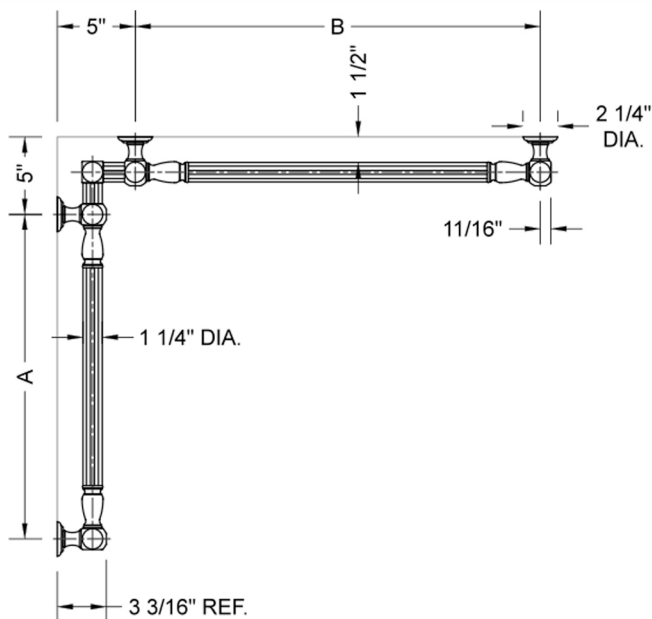

G21 36" x 60" Inside Corner Grab Bar

Model #: G21-36-60-IC-

FEATURES:

- ADA compliant when properly installed
- All brass construction, fully polished & plated
- All grab bars can be custom sized. Contact JACLO for pricing & availability
- Optional handshower sliders and toilet paper/wash cloth holders can be added only upon initial order
- Grab bars over 32" REQUIRE a middle post

SPECIFICATION DRAWING:

BRASS LUXURY GRAB BAR							
PART. #	DESCRIPTION	A	B	PART. #	DESCRIPTION	A	B
G21-12-12-IC	CENTER OF POST	12"	12"	G21-24-36-IC	CENTER OF POST	24"	36"
G21-12-16-IC	CENTER OF POST	12"	16"	G21-24-48-IC	CENTER OF POST	24"	48"
G21-12-24-IC	CENTER OF POST	12"	24"	G21-24-60-IC	CENTER OF POST	24"	60"
G21-12-32-IC	CENTER OF POST	12"	32"				
				G21-32-32-IC	CENTER OF POST	32"	32"
G21-12-36-IC	CENTER OF POST	12"	36"	G21-32-36-IC	CENTER OF POST	32"	36"
G21-12-48-IC	CENTER OF POST	12"	48"	G21-32-48-IC	CENTER OF POST	32"	48"
G21-12-60-IC	CENTER OF POST	12"	60"	G21-32-60-IC	CENTER OF POST	32"	60"
G21-16-16-IC	CENTER OF POST	16"	16"	G21-36-36-IC	CENTER OF POST	36"	36"
G21-16-24-IC	CENTER OF POST	16"	24"	G21-36-48-IC	CENTER OF POST	36"	48"
G21-16-32-IC	CENTER OF POST	16"	32"	G21-36-60-IC	CENTER OF POST	36"	60"
G21-16-36-IC	CENTER OF POST	16"	36"	G21-48-48-IC	CENTER OF POST	48"	48"
G21-16-48-IC	CENTER OF POST	16"	48"	G21-48-60-IC	CENTER OF POST	48"	60"
G21-16-60-IC	CENTER OF POST	16"	60"				
				G21-60-60-IC	CENTER OF POST	60"	60"
G21-24-24-IC	CENTER OF POST	24"	24"				
G21-24-32-IC	CENTER OF POST	24"	32"				