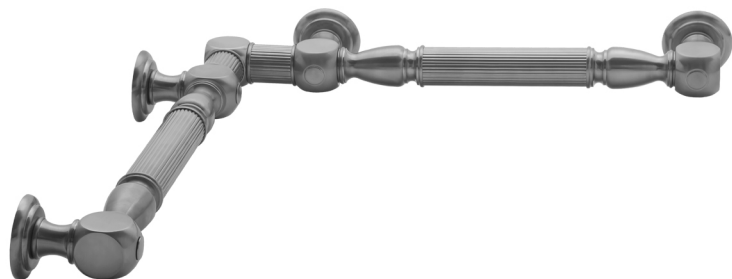

G21 32" x 32" Inside Corner Grab Bar

Model #: **G21-32-32-IC-**

FEATURES:

- ADA compliant when properly installed
- All brass construction, fully polished & plated
- All grab bars can be custom sized. Contact JACLO for pricing & availability
- Optional handshower sliders and toilet paper/wash cloth holders can be added only upon initial order
- Grab bars over 32" REQUIRE a middle post

AVAILABLE FINISHES:

Polished Chrome (PCH)	Satin Chrome (SC)	Bronze Umber (BU)
Satin Nickel (SN)	Pewter (PEW)	Caramel Bronze (CB)
Polished Nickel (PN)	Antique Brass (AB)	Antique Copper (ACU)
Oil-Rubbed Bronze (ORB)	Polished Brass (PB)	Polished Copper (PCU)
Vintage Bronze (VB)	Satin Brass (SB)	Rose Gold (RG)
Matte Black (MBK)	Satin Gold (SG)	Polished Gold (PG)
Black Nickel (BKN)	Bombay Gold (BG)	Jewelers Gold (JG)
Europa Bronze (EB)	White (WH)	Sedona Beige (SDB)
Tristan Brass (TB)	Unlacquered Brass (ULB)	Satin Cooper (SCU)