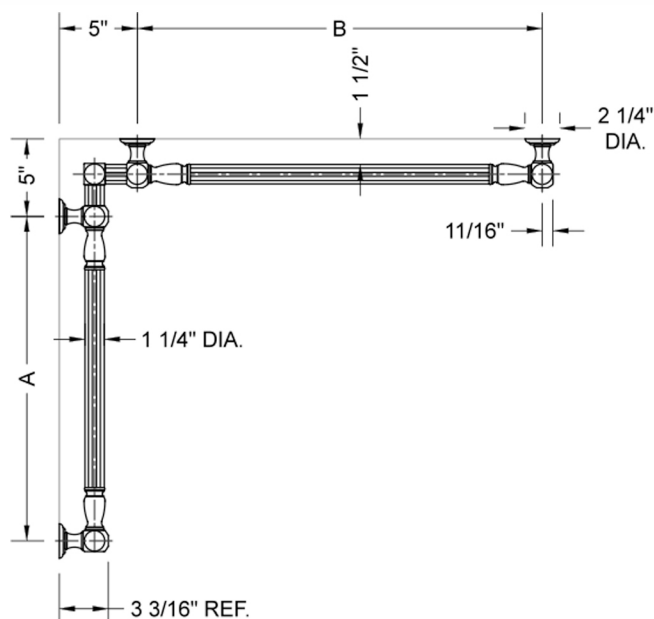

G21 32" x 32" Inside Corner Grab Bar

Model #: **G21-32-32-IC-**

FEATURES:

- ADA compliant when properly installed
- All brass construction, fully polished & plated
- All grab bars can be custom sized. Contact JACLO for pricing & availability
- Optional handshower sliders and toilet paper/wash cloth holders can be added only upon initial order
- Grab bars over 32" REQUIRE a middle post

SPECIFICATION DRAWING:

BRASS LUXURY GRAB BAR							
PART. #	DESCRIPTION	A	B	PART. #	DESCRIPTION	A	B
G21-12-12-IC	CENTER OF POST	12"	12"	G21-24-36-IC	CENTER OF POST	24"	36"
G21-12-16-IC	CENTER OF POST	12"	16"	G21-24-48-IC	CENTER OF POST	24"	48"
G21-12-24-IC	CENTER OF POST	12"	24"	G21-24-60-IC	CENTER OF POST	24"	60"
G21-12-32-IC	CENTER OF POST	12"	32"				
				G21-32-32-IC	CENTER OF POST	32"	32"
G21-12-36-IC	CENTER OF POST	12"	36"	G21-32-36-IC	CENTER OF POST	32"	36"
G21-12-48-IC	CENTER OF POST	12"	48"	G21-32-48-IC	CENTER OF POST	32"	48"
G21-12-60-IC	CENTER OF POST	12"	60"	G21-32-60-IC	CENTER OF POST	32"	60"
G21-16-16-IC	CENTER OF POST	16"	16"	G21-36-36-IC	CENTER OF POST	36"	36"
G21-16-24-IC	CENTER OF POST	16"	24"	G21-36-48-IC	CENTER OF POST	36"	48"
G21-16-32-IC	CENTER OF POST	16"	32"	G21-36-60-IC	CENTER OF POST	36"	60"
G21-16-36-IC	CENTER OF POST	16"	36"	G21-48-48-IC	CENTER OF POST	48"	48"
G21-16-48-IC	CENTER OF POST	16"	48"	G21-48-60-IC	CENTER OF POST	48"	60"
G21-16-60-IC	CENTER OF POST	16"	60"				
				G21-60-60-IC	CENTER OF POST	60"	60"
G21-24-24-IC	CENTER OF POST	24"	24"				
G21-24-32-IC	CENTER OF POST	24"	32"				